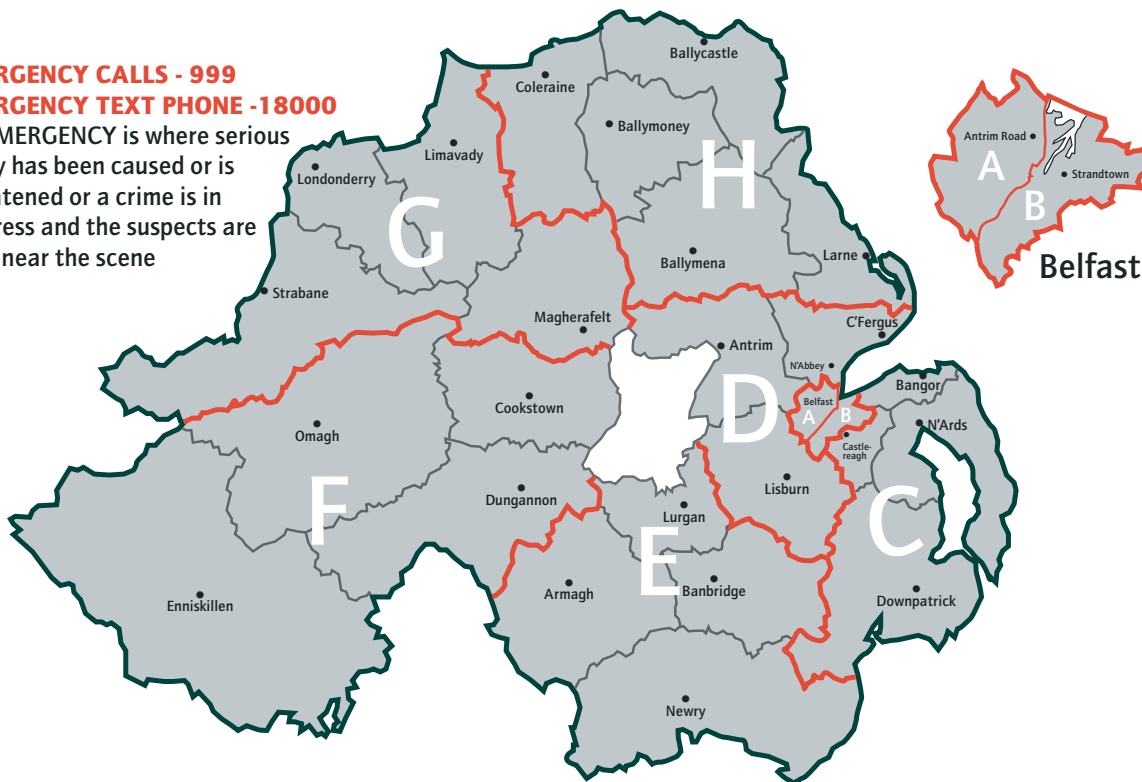

NON-EMERGENCY CALLS AND GENERAL ENQUIRIES

0845 600 8000

CRIMESTOPPERS - 0800 555111
NATIONAL ANTI-TERRORIST HOTLINE - 0800 789321

EMERGENCY CALLS - 999
EMERGENCY TEXT PHONE -18000

An EMERGENCY is where serious injury has been caused or is threatened or a crime is in progress and the suspects are at or near the scene

NON-EMERGENCY CALLS & GENERAL ENQUIRIES

A-D District **0845 600 8000**
 HQ Police Exchange 028 9065 0222
 Downpatrick 028 4461 5011

E District **0845 600 8000**
 Newry 028 3026 5500

F District **0845 600 8000**
 Omagh 028 8224 6177
 Dungannon 028 8775 2525
 Enniskillen 028 6632 2823