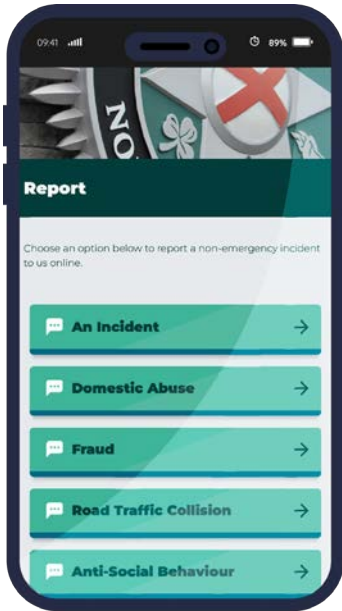

What is Disability Hate Crime?

Disability hate crime is hatred or prejudice towards a person because of their actual or perceived disability.

Examples of disability hate crime/hate incident:

How to report a disability hate crime

Safety comes first.

You can call The Police Service of Northern Ireland on 101 or in an emergency call 999.

Choose an option above to report a non-emergency incident to us online.

Alternatively, you can report to PSNI online
psni.police.uk/report

The response will be within the same timeframe as a 101 telephone call.

The Police Service of Northern Ireland will investigate any crime/incident.

- **Hate Crime is not ok**
- **Hate Crime is wrong**
- **Hate Crime should be reported**